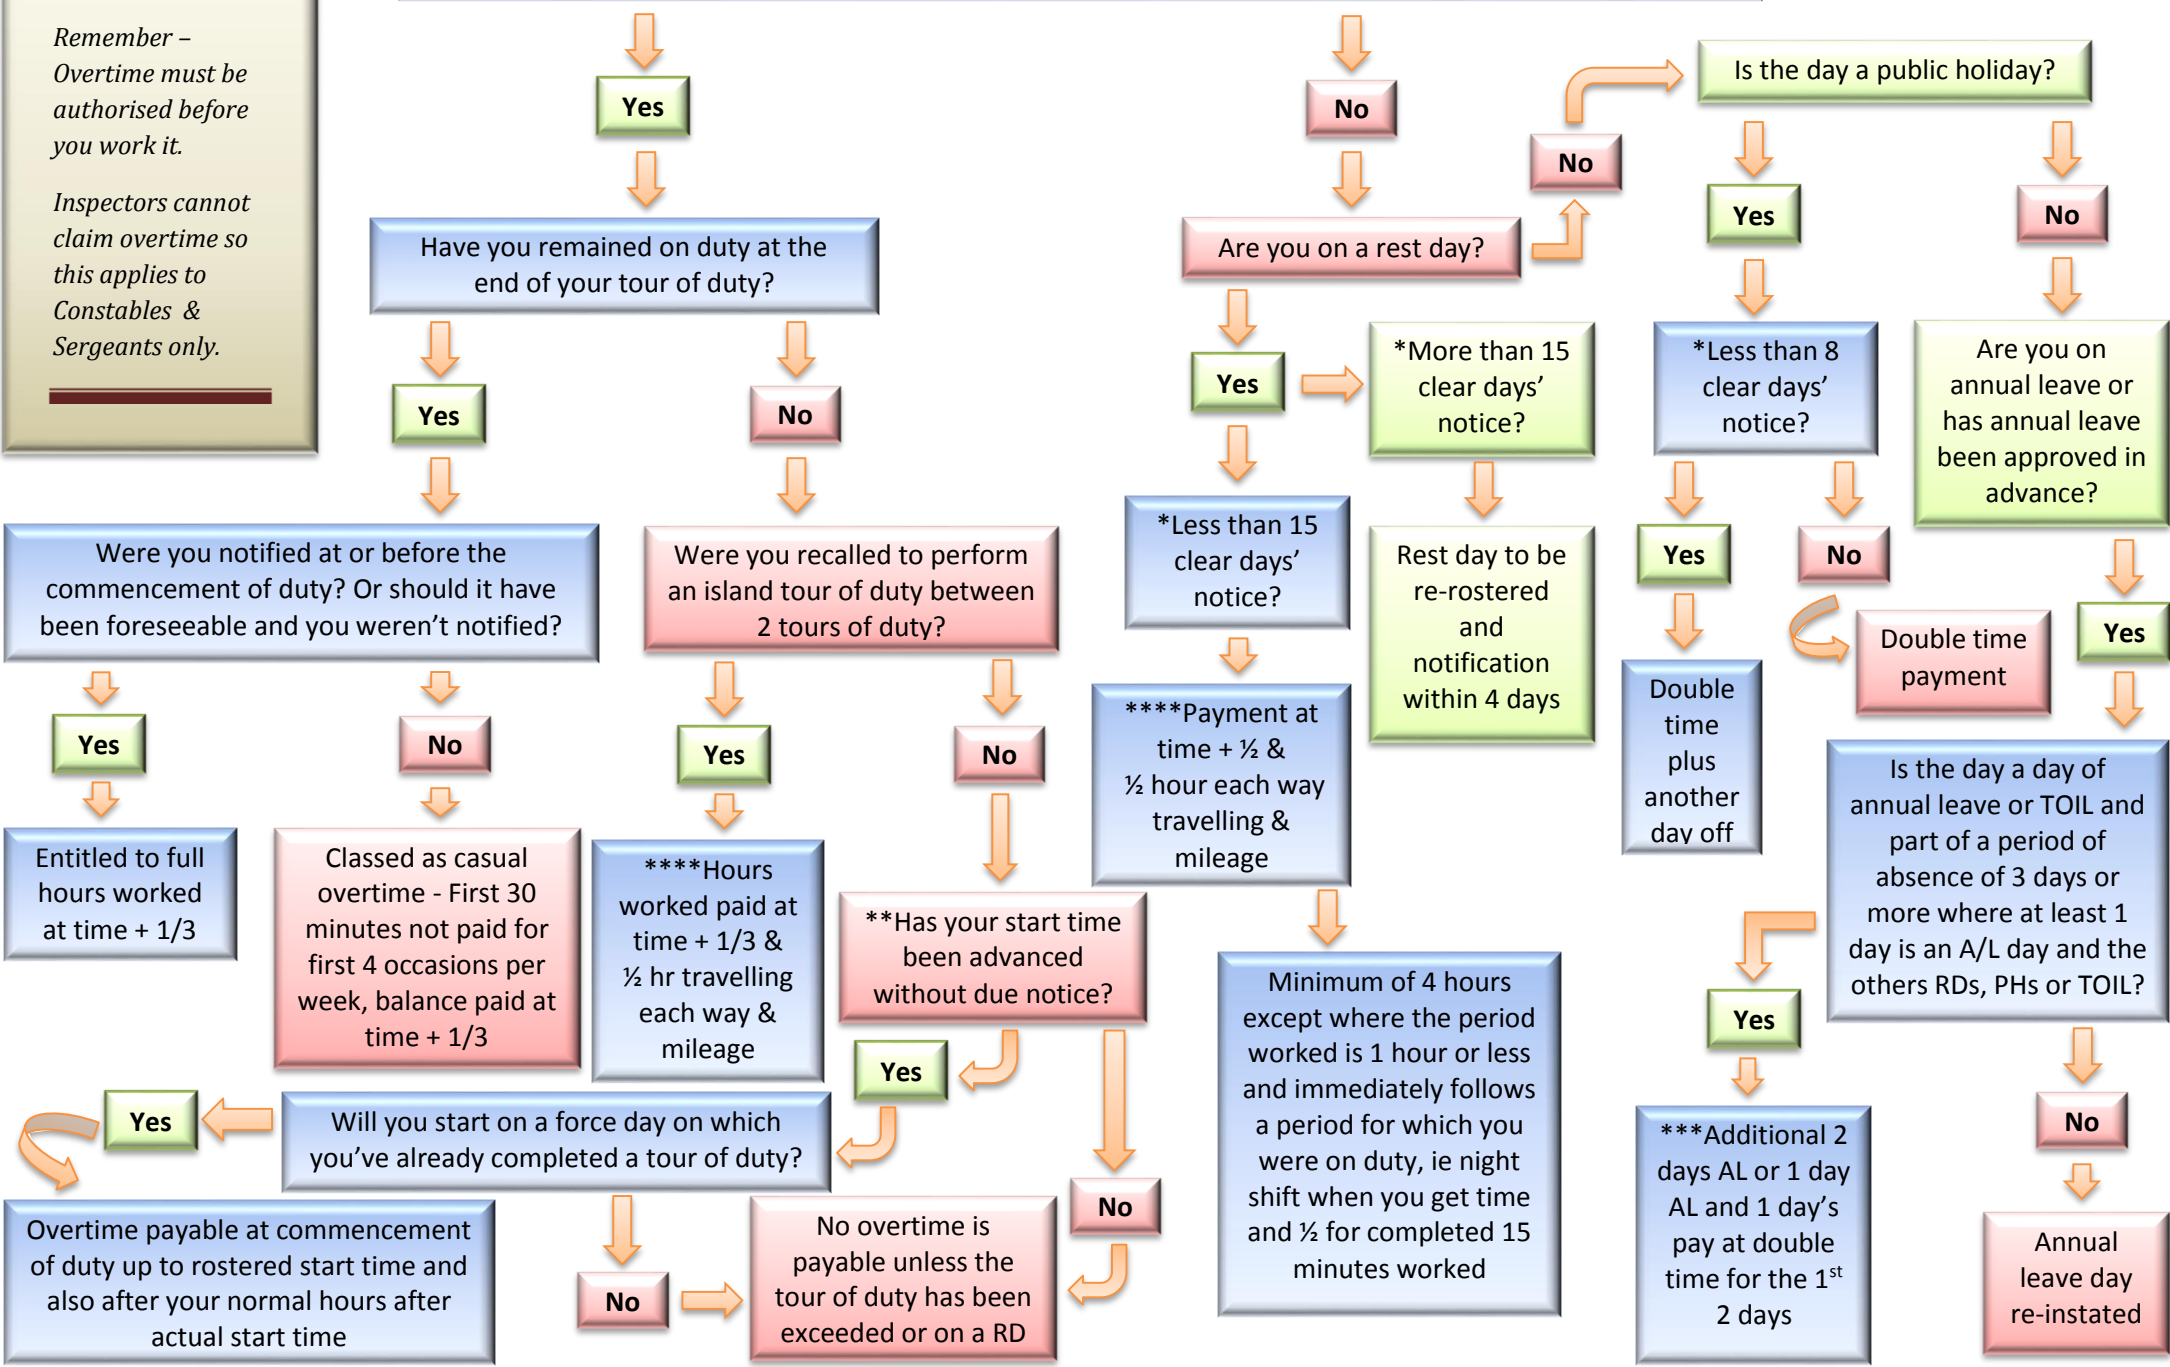

Remember – Overtime must be authorised before you work it.

Inspectors cannot claim overtime so this applies to Constables & Sergeants only.

Have you worked or are you scheduled to work a full tour of duty on this force day?

## Part Time Workers Overtime and Additional Hours Entitlement

### Asterix legend

\*Clear days do not include the day on which you were warned or the day you had to work; \*\* Due notice is not less than 8 hours before the new start time; \*\*\*This applies to first 2 days AL only - after that it's a day and a half for each day or 1 day off and ½ day at double time. 1 day's pay is the number of hours you would have been rostered to work on that day;\*\*\*\*Travelling time can only be claimed if the total claim is no more than 6 hours.