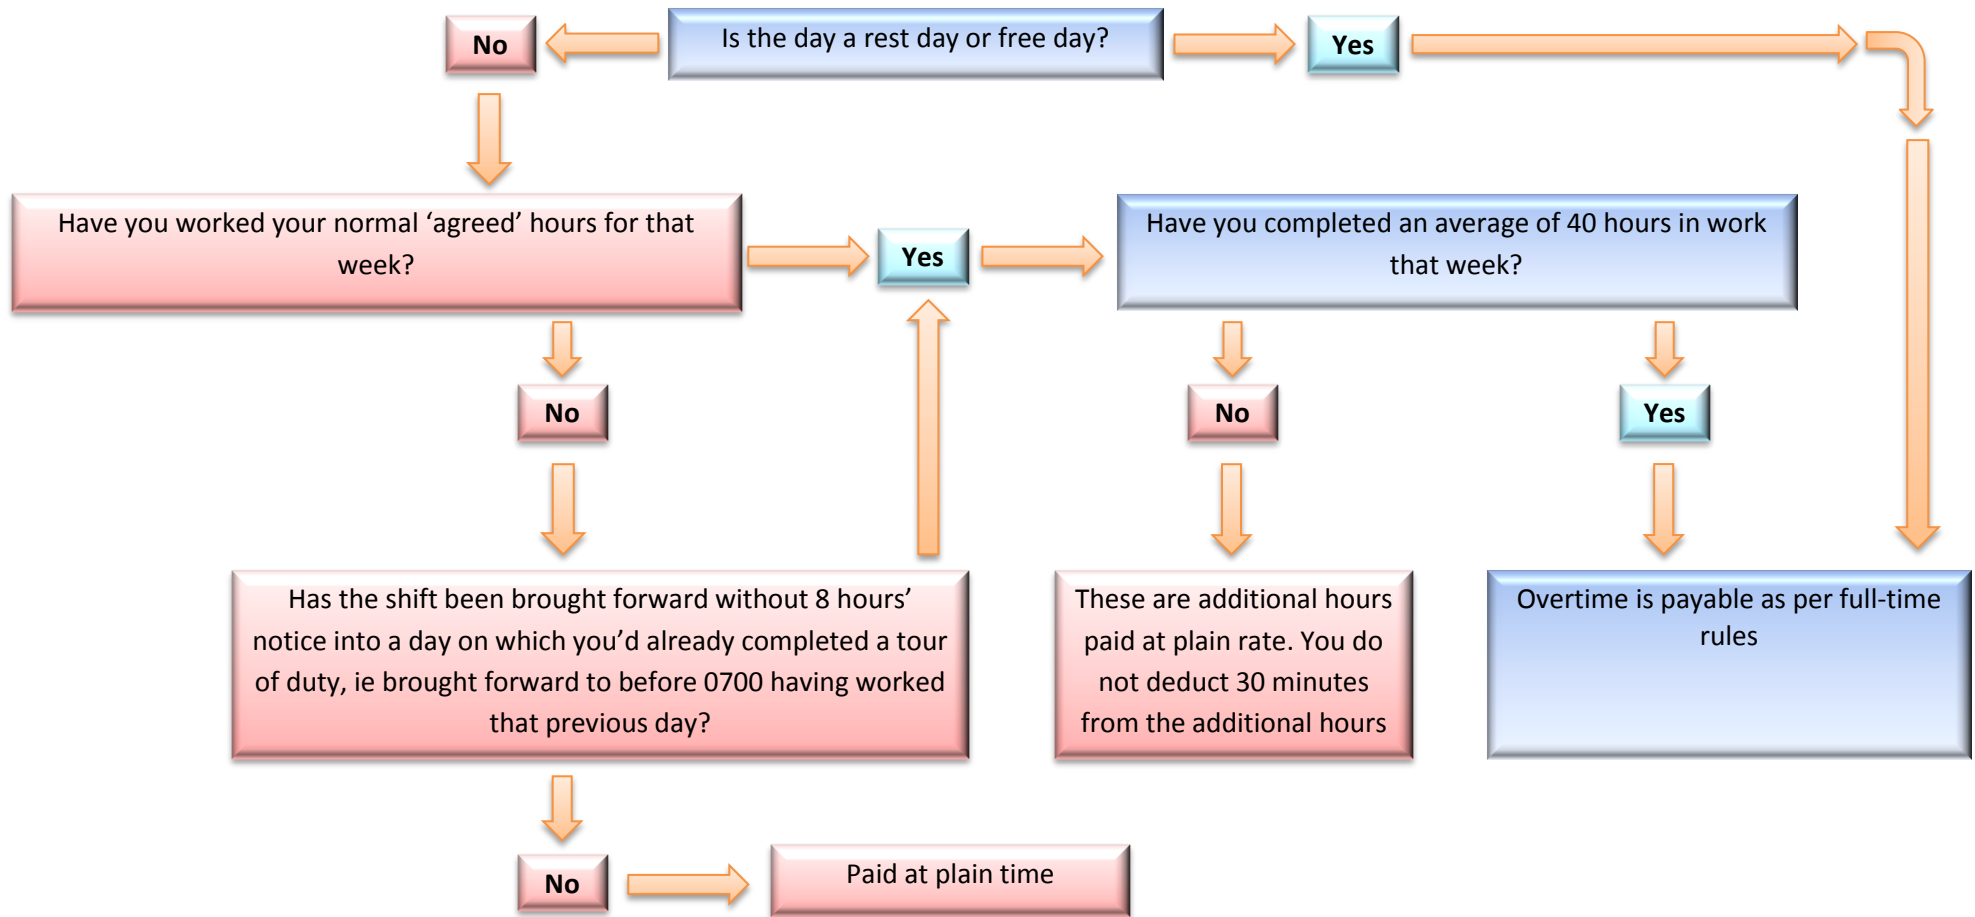

Remember – Overtime must be authorised before you work it.

Inspectors cannot claim overtime so this applies to Constables & Sergeants only.

Have you worked or are you scheduled to work a full tour of duty on this force day?

## Part Time Workers Overtime and Additional Hours Entitlement

### Asterix legend

\*Clear days do not include the day on which you were warned or the day you had to work; \*\* Due notice is not less than 8 hours before the new start time; \*\*\*This applies to first 2 days AL only - after that it's a day and a half for each day or 1 day off and ½ day at double time. 1 day's pay is the number of hours you would have been rostered to work on that day;\*\*\*\*Travelling time can only be claimed if the total claim is no more than 6 hours.