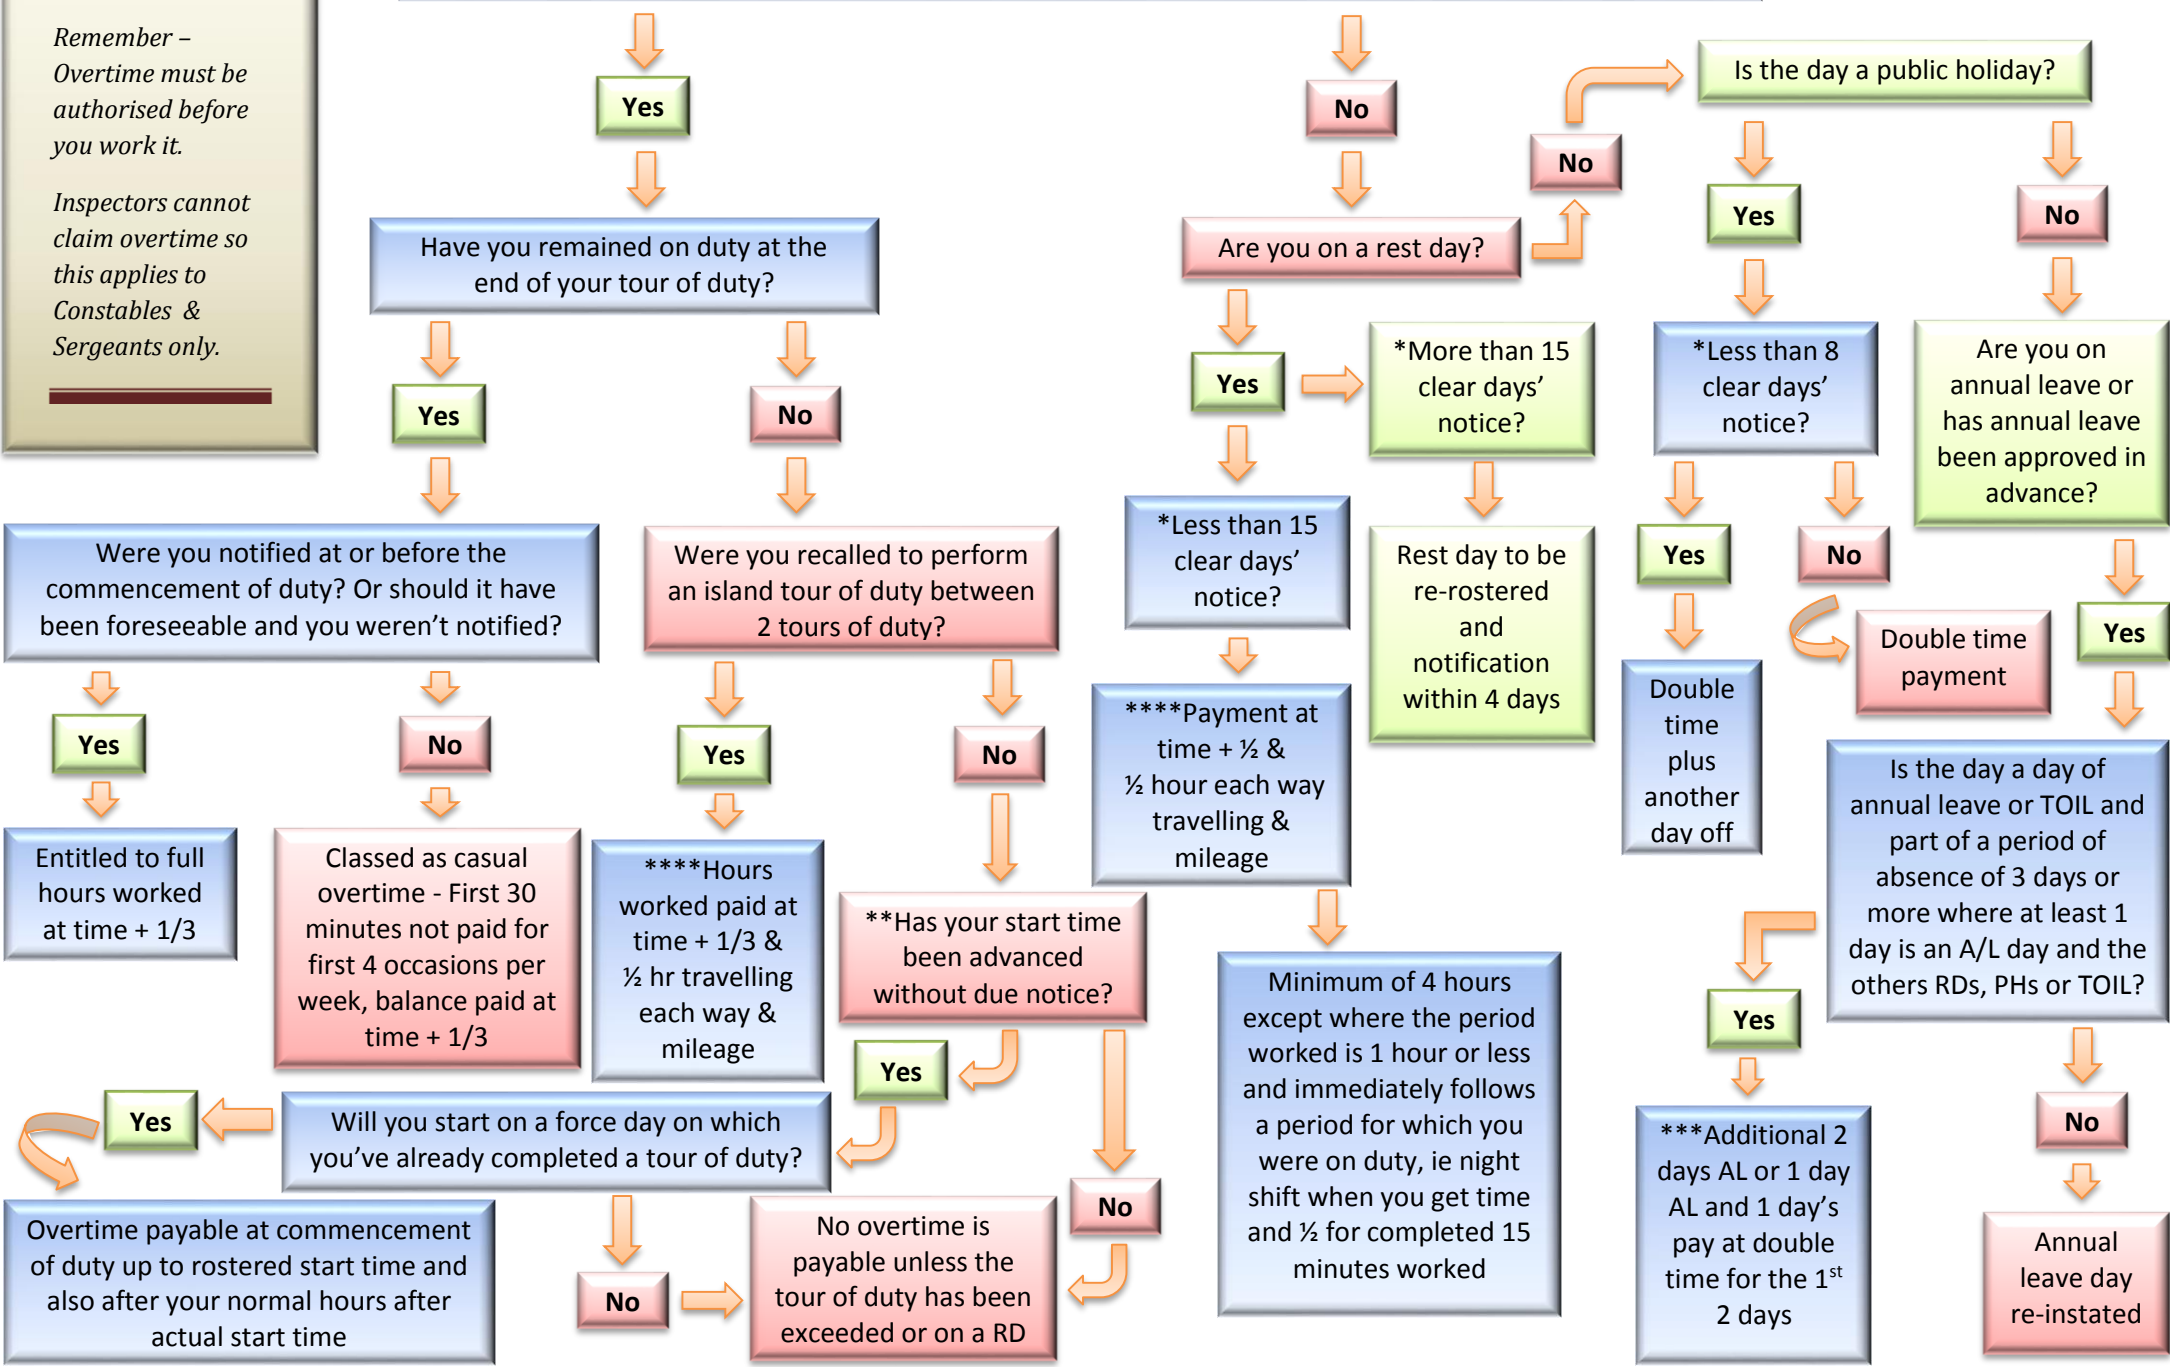

Remember – Overtime must be authorised before you work it.

Inspectors cannot claim overtime so this applies to Constables & Sergeants only.

Have you worked or are you scheduled to work a full tour of duty on this force day?

Part Time Workers Overtime and Additional Hours Entitlement

Asterix legend

*Clear days do not include the day on which you were warned or the day you had to work; ** Due notice is not less than 8 hours before the new start time; ***This applies to first 2 days AL only - after that it's a day and a half for each day or 1 day off and ½ day at double time. 1 day's pay is the number of hours you would have been rostered to work on that day;****Travelling time can only be claimed if the total claim is no more than 6 hours.