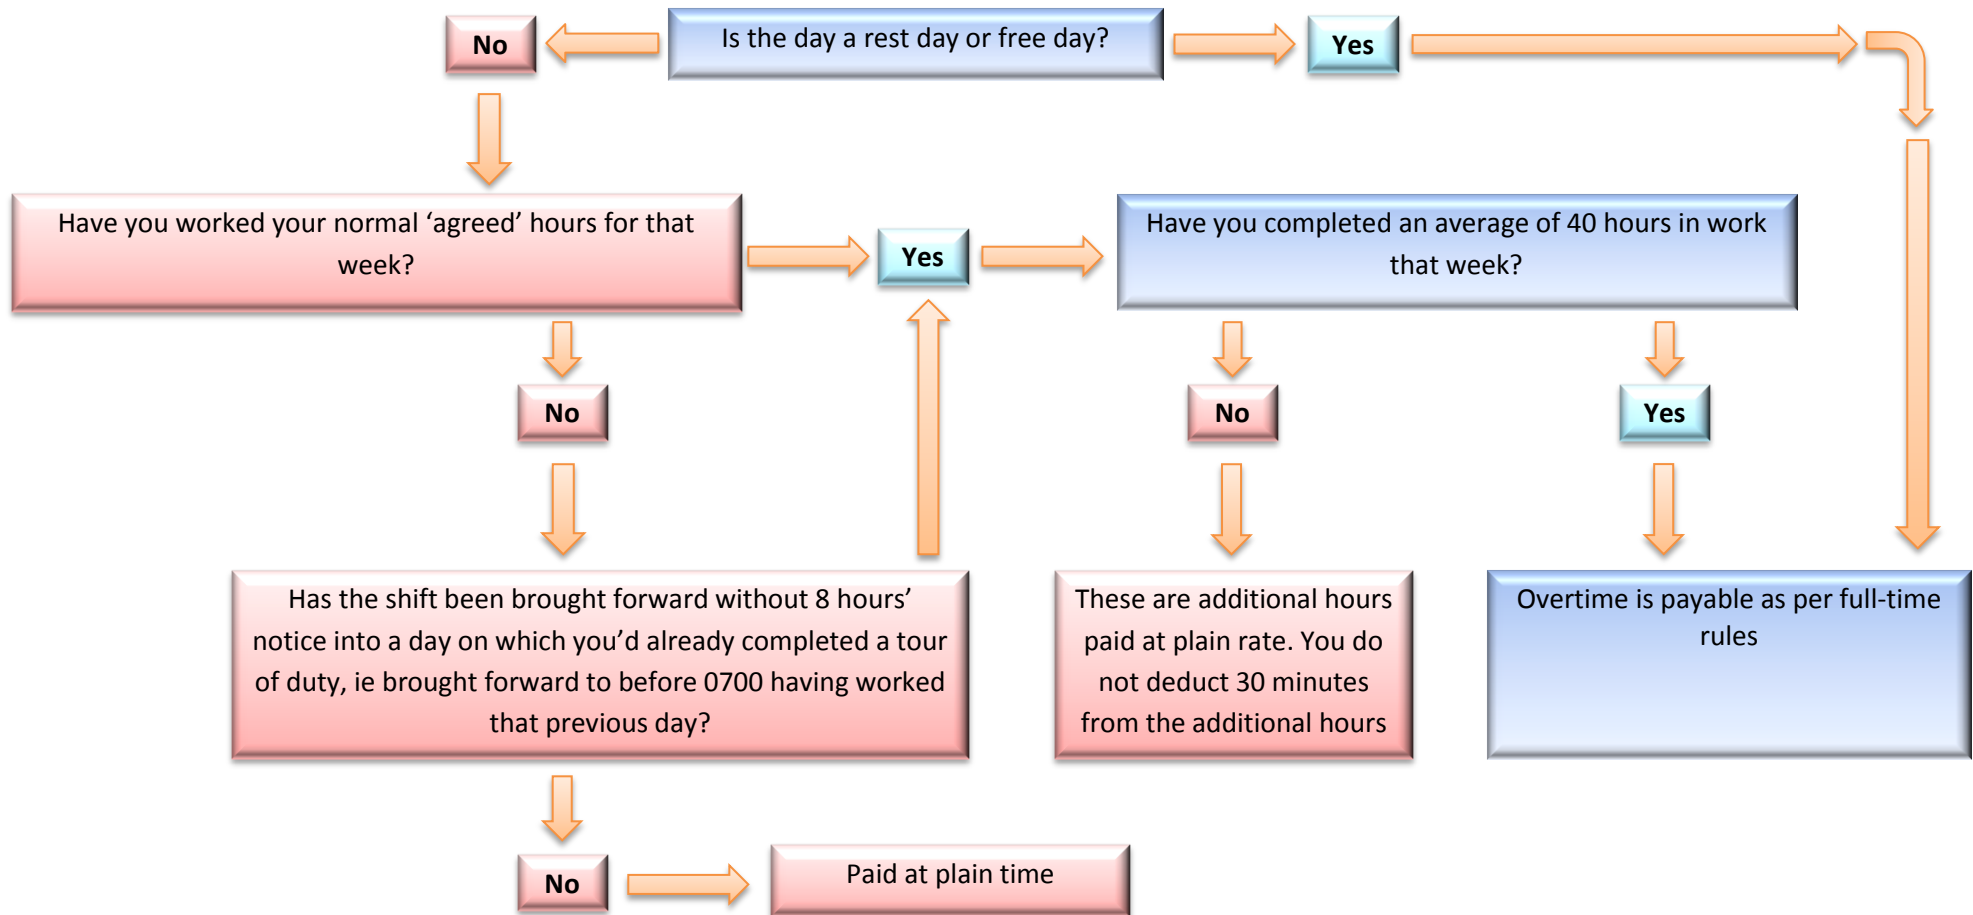

Remember – Overtime must be authorised before you work it.

Inspectors cannot claim overtime so this applies to Constables & Sergeants only.

Have you worked or are you scheduled to work a full tour of duty on this force day?

Part Time Workers Overtime and Additional Hours Entitlement

Asterix legend

*Clear days do not include the day on which you were warned or the day you had to work; ** Due notice is not less than 8 hours before the new start time; ***This applies to first 2 days AL only - after that it's a day and a half for each day or 1 day off and ½ day at double time. 1 day's pay is the number of hours you would have been rostered to work on that day;****Travelling time can only be claimed if the total claim is no more than 6 hours.